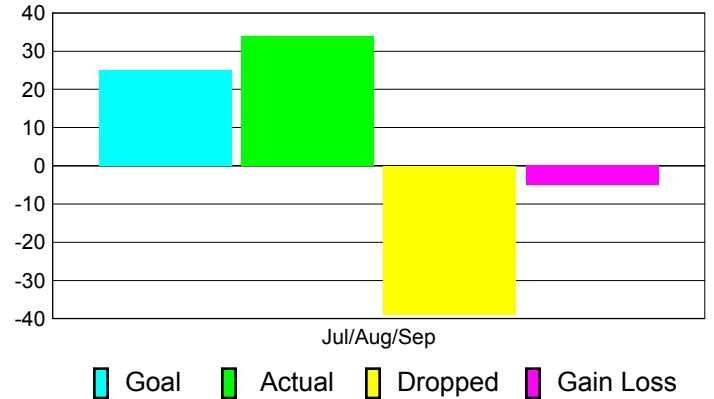

### YTD Status Quo Clubs 2012-2013

Status Quo Clubs Compared to Status Quo Members

## MEMBERSHIP

**Membership Results  
2012-2013**

**Membership  
2011-2012**

Month	Net Memb Goal	Actual New Memb	Actual Dropped Memb	Gain/Loss of Memb	Gain/Loss of Memb
Jul/Aug/Sep	25	34	-39	-5	-32
<b>Totals</b>	<b>25</b>	<b>34</b>	<b>-39</b>	<b>-5</b>	<b>-32</b>

### Membership Results 2012-2013

Goal, New, Dropped, Gain/Loss

### Comparison of Membership Gain/Loss

Current Year Compared to the Previous Year