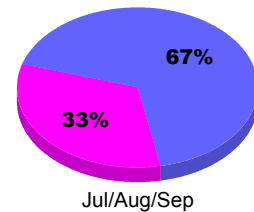

Gender Comparison 2012-2013